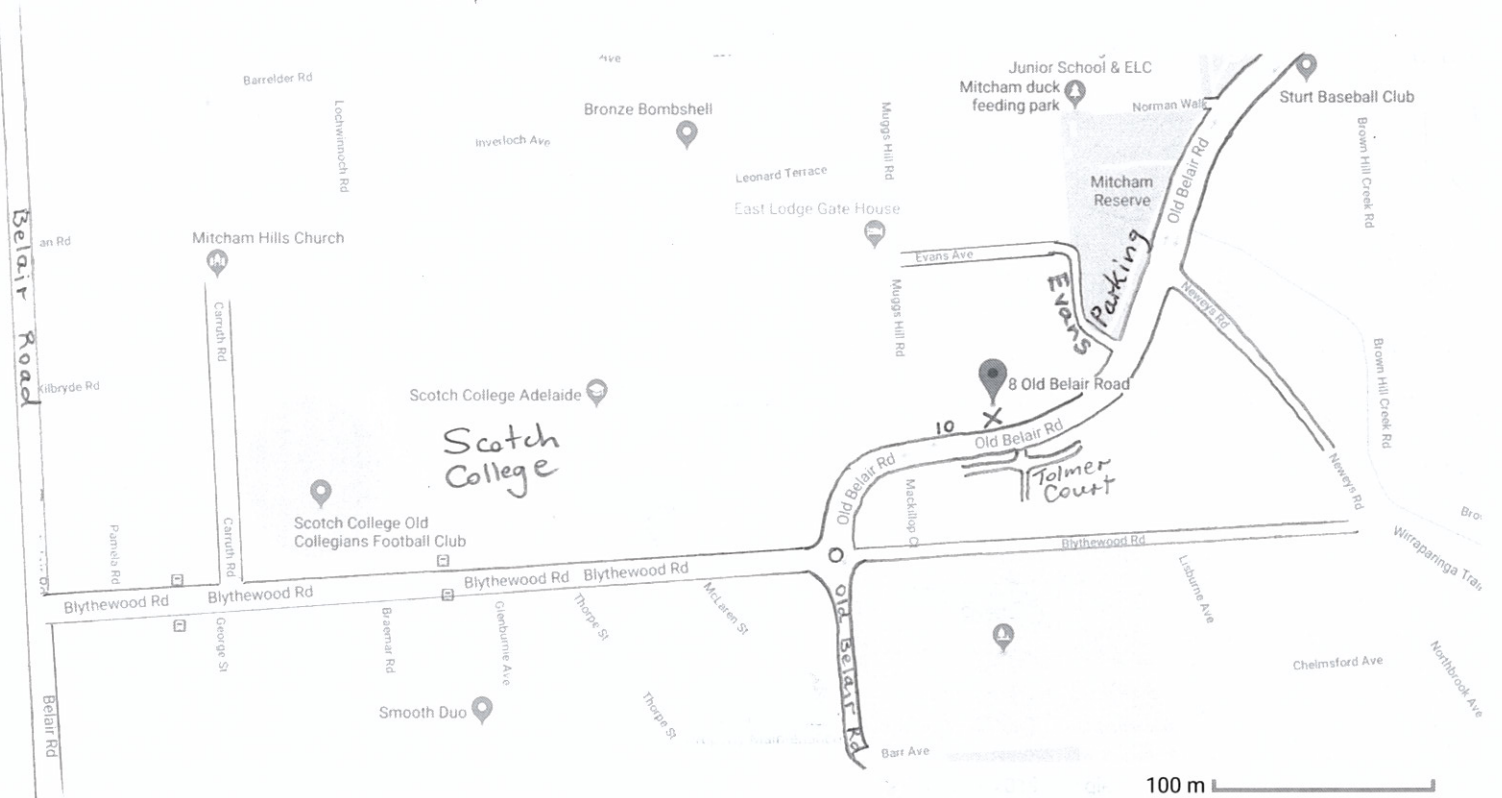

### 8 Old Belair Rd

Park In the Mitcham reserve car park on the corner of Evans Ave. Please do NOT park in front of house No. 10.

Parking  
in  
Mitcham Reserve  
(corner of Evans Ave  
& Old Belair Road)

8 Old Belair Rd (opposite Tolmer Court)  
Mitcham SA 5062